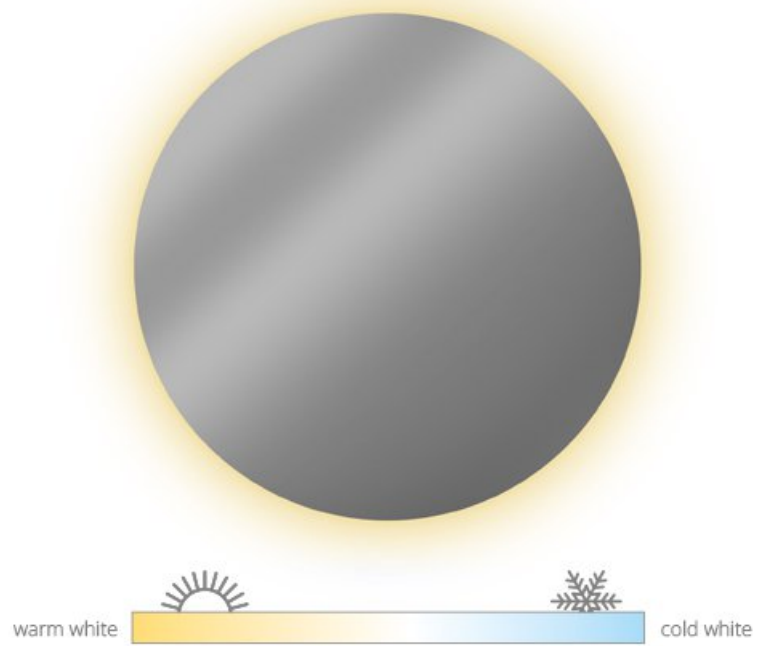

Nice detail: the 80 and 100 cm models have coloured RGBW led lighting. This lighting can be adjusted manually. Not keen on bright colours? No problem! The bathroom mirror also comes in clear white led lighting.

A bespoke bathroom mirror? Loox can supply that too! Enquire about the options.

Technische specificaties

Mirror CM

- Material** Aluminium
- Lighting** LED RGBW
- Operation** remote control
- Extra** variable modes RGBW, dimmable lighting, Ø 30 cm without lighting and aluminium frame

Technische specificaties

Mirror CM CCT

- Material** Aluminium
- Lighting** LED CCT
- Service** Remote control
- Extra** Color change from warm white to cool white, dimmable lighting

Articlenumbers

Diametre	Articlecode CM-Line	Articlecode CM-Line CCT
60 cm	SPCM600	SPMCCT600
70 cm	SPCM700	SPMCCT700
80 cm	SPCM800	SPMCCT800
100 cm	SPCM1000	SPMCCT1000
120 cm	SPCM1200	SPMCCT1200