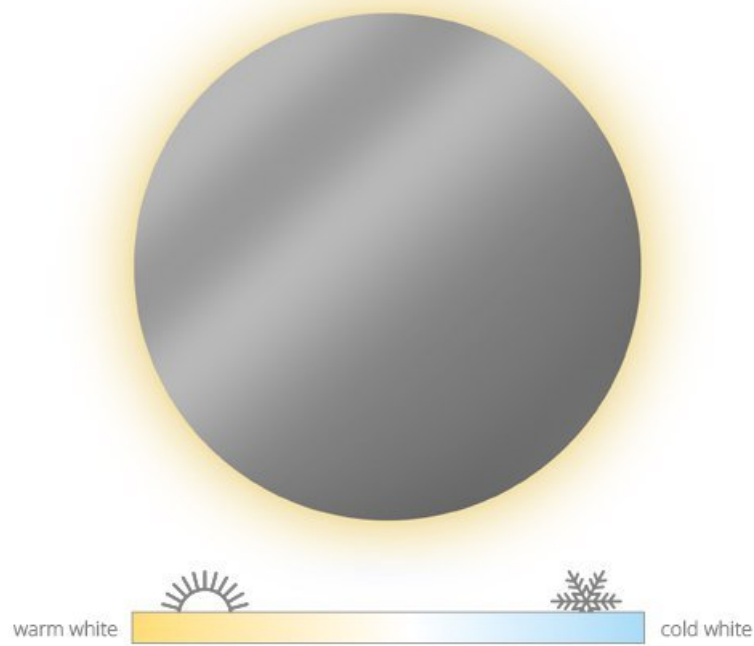

Technische specificaties

Mirror CM

Material Aluminium

Lighting LED RGBW

Operation remote control

Extra variable modes RGBW, dimmable lighting

Technische specificaties

Mirror CM CCT

Material Aluminium

Lighting LED CCT

Service Remote control

Extra Color change from warm white to cool white, dimmable lighting

Articlenumbers

Diametre	Articlecode CM-Line	Articlecode CM-Line CCT
60 cm	SPCM600	SPMCCT600
70 cm	SPCM700	SPMCCT700
80 cm	SPCM800	SPMCCT800
100 cm	SPCM1000	SPMCCT1000
120 cm	SPCM1200	SPMCCT1200