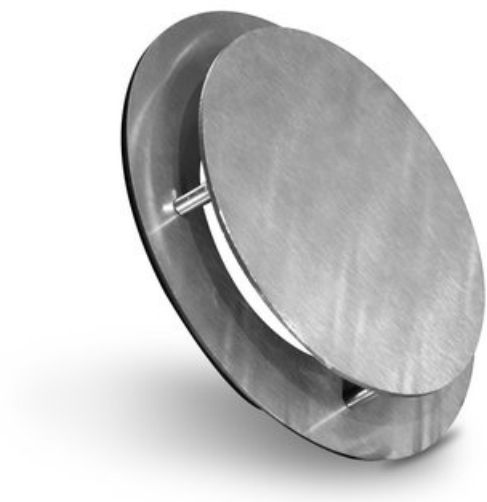

SPECIAL COLLECTION AIR

Extra information

Looking for a stylish ventilator grille? Then choose our LooX Air vents. Ventilation grilles are indispensable in the bathroom, because a good ventilation system prevents problems with condensation in the bathroom. The ventilation grilles in your bathroom, toilet and kitchen are not always in harmony with the lovely designer products in these rooms. However, that's now a thing of the past with the LooX Air. Give the area a streamlined design with the LooX Air. This square or round stainless steel air vent with clamp mounting is suitable for the shower room, for example.

The grille is easy to mount. The LooX Air is suitable for ceiling or wall mounting. Also available with screw attachment (only square).

Technische specificaties

LooX Air - Square

Material Stainless steel

Finish Brushed stainless steel

Mounting Clamp mounting, screw attachment

Technische specificaties

LooX Air - Round (clamp)

Material Stainless steel

Finish Brushed stainless steel

Mounting Clamp mounting

Articlenumbers

Version	Code
Square - screw attachment	VS003
Square - clamp mounting	VK005
Round - clamp mounting	RK001