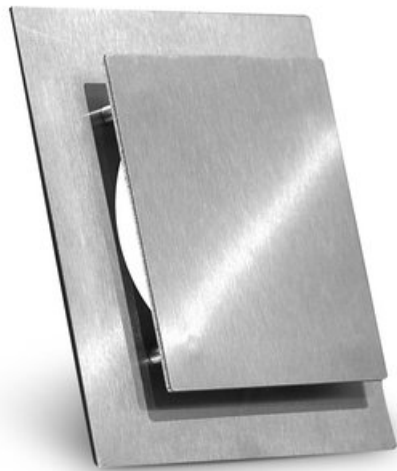

SPECIAL COLLECTION AIR

Extra information

Looking for a stylish ventilator grille? Then choose our LooX Air vents. Ventilation grilles are indispensable in the bathroom, because a good ventilation system prevents problems with condensation in the bathroom. The ventilation grilles in your bathroom, toilet and kitchen are not always in harmony with the lovely designer products in these rooms. However, that's now a thing of the past with the LooX Air. Give the area a streamlined design with the LooX Air. This square or round stainless steel air vent with clamp mounting is suitable for the shower room, for example.

The grille is easy to mount. The LooX Air is suitable for ceiling or wall mounting. Also available with screw attachment (only square).

Technische specificaties

LooX Air - Square

Material Stainless steel

Finish Brushed stainless steel

Mounting Clamp mounting, screw attachment

Technische specificaties

LooX Air - Round (clamp)

Material Stainless steel

Finish Brushed stainless steel

Mounting Clamp mounting

Articlenumbers