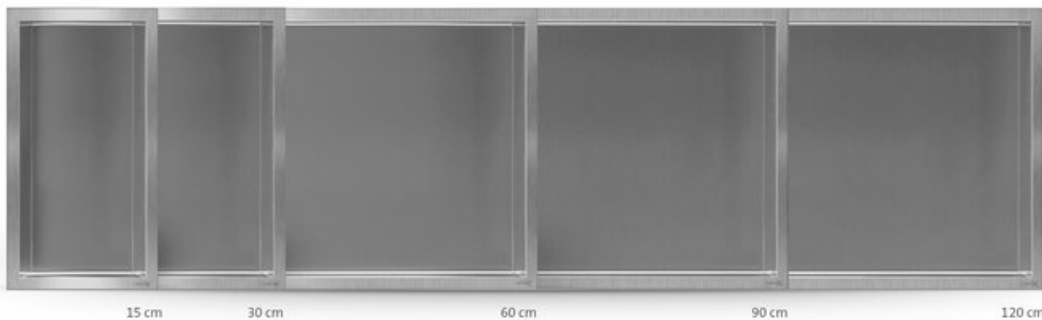

SPECIAL COLLECTION BOX

Extra information

Use all the space you have with the LooX BoX! The stainless steel integrated recesses are stylish, practical and complete your bathroom. The LooX BoX is a practical bathroom accessory which enable you to categorise your shower products. The integrated recesses are easy to install. Tip: view our LooX BoX installation video too.

The storage box has an installation depth of 7 or 10 cm and is available open and closed. Do you prefer to keep your bathroom products behind a door? Then choose the LooX BoX (door).

Technische specificaties

Stainless steel BoX

- Material** Stainless steel
- Finish** Brushed stainless steel
- Depth** 7 or 10 cm
- Extra** Suited for the shower area

15 cm

30 cm

60 cm

90 cm

120 cm

Technische specificaties

Stainless steel BoX with door

- Material** Stainless steel
- Finish** Brushed stainless steel
- Depth** 7 or 10 cm
- Extra** Suited for the shower area.

Brushed SST BoX 7 cm depth for building in

	Standard	With door
15 cm	BOX15	BOX15D
30 cm	BOX30	BOX30D
60 cm	BOX60	BOX60D
90 cm	BOX90	-
120 cm	BOX120	-