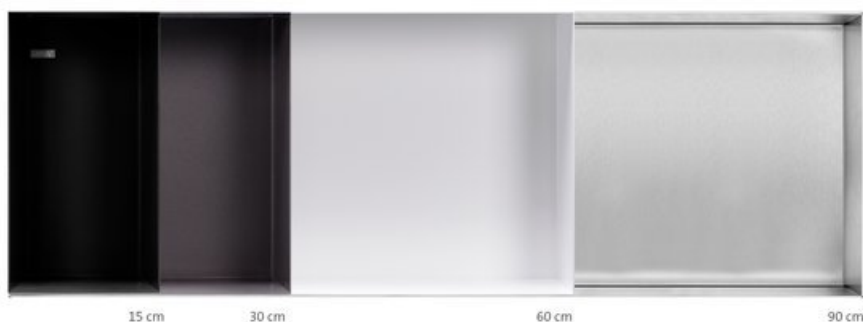

SPECIAL COLLECTION COLOUR BOX

Extra information

The LooX Colour BoX is a stylish storage box for the bathroom. Flexibility is a strong point of the LooX Colour BoX, because the installation depth is variable. Do you want the storage box completely integrated into the wall or will you have it popping out of the wall?

The LooX Colour BoX is a practical and modern eyecatcher in any bathroom. The storage box is made of high quality stainless steel, giving the products a streamlined look and a versatile character. The LooX Colour BoX can be perfectly combined with the LooX [Wood collection](#).

Available in different sizes and in four fashionable colours: white, anthracite, matt **black** and brushed stainless steel.

Technische specificaties

Colour Box

Material Brushed stainless steel

Colour Matt black, anthracite, white or brushed stainless steel

Finish Powder coated stainless steel

Depth 10 cm

Extra Suited for the shower area

Articlenumbers

	15 cm	30 cm	60 cm	90 cm
White	CBOX15W	CBOX30W	CBOX60W	CBOX90W
Anthracite	CBOX15A	CBOX30A	CBOX60A	CBOX90A
Matt black	CBOX15MZ	CBOX30MZ	CBOX60MZ	CBOX90MZ
Brushed sst	CBOX15RVS	CBOX30RVS	CBOX60RVS	CBOX90RVS