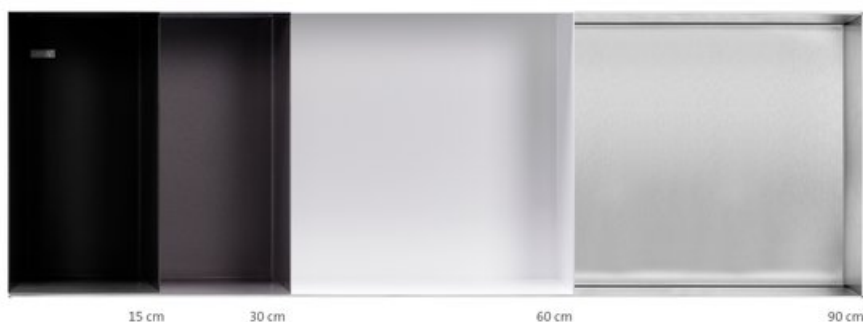

SPECIAL COLLECTION COLOUR BOX

Extra information

The LooX Colour BoX is a stylish storage box for the bathroom. Flexibility is a strong point of the LooX Colour BoX, because the installation depth is variable. Do you want the storage box completely integrated into the wall or will you have it popping out of the wall?

The LooX Colour BoX is a practical and modern eyecatcher in any bathroom. The storage box is made of high quality stainless steel, giving the products a streamlined look and a versatile character. The LooX Colour BoX can be perfectly combined with the LooX [Wood collection](#).

Available in different sizes and in four fashionable colours: white, anthracite, matt **black** and brushed stainless steel.

Technische specificaties

Colour Box

Material Brushed stainless steel

Colour Matt black, anthracite, white or brushed stainless steel

Finish Powder coated stainless steel

Depth 10 cm

Extra Suited for the shower area

Articlenumbers

	15 cm	30 cm	60 cm	90 cm
White	CBOX15W	CBOX30W	CBOX60W	CBOX90W
Anthracite	CBOX15A	CBOX30A	CBOX60A	CBOX90A
Matt black	CBOX15MZ	CBOX30MZ	CBOX60MZ	CBOX90MZ
Brushed sst	CBOX15RVS	CBOX30RVS	CBOX60RVS	CBOX90RVS