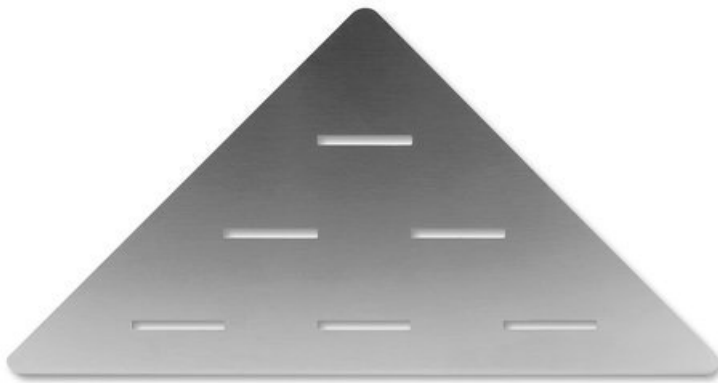

## Extra information

The Looox Corner Shelf is an ideal bathroom accessory. With our Looox Corner Shelf, you always have your shower products to hand. A practical and stylish bathroom solution. Bath products, shampoo bottles and tubes... how do you prevent them ending up messily on the shower room floor? Our Looox Corner Shelf is the solution.

The Looox Corner Shelf is a stylish alternative for the average shower rack and is integrated in the grout lines in the tiles. The product can be perfectly combined with the other products from the Looox collection and is made of high quality stainless steel. This makes the product ideal for the shower room. Available in **brushed stainless steel** and the colours anthracite, white and matt black.

### Corner Shelf

**Material** Stainless steel

**Finish** Matt black, anthracite, white or brushed stainless steel

**Depth** 22 cm

**Extra** Suitable for wetroom areas