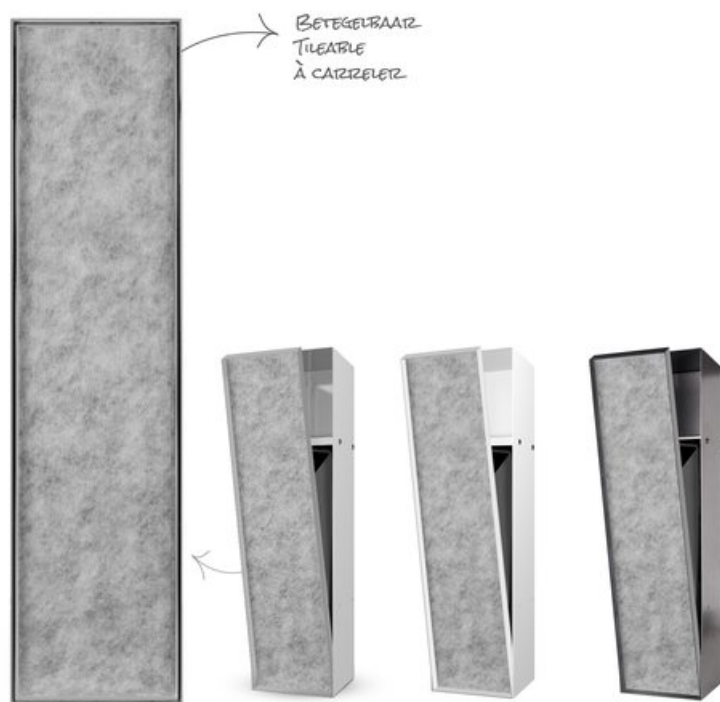

CLOSED COLLECTION WASTE BIN

Extra information

Thanks to the LooX CL11, the waste bin can be neatly hidden away in the toilet room or bathroom. Hygienic, practical and stylish! Thanks to the CL11, a separate waste bin is no longer necessary. This integrated waste bin with storage compartment is neatly hidden away in the wall but always to hand. This enables you to create a tidy look and the waste bin is out of sight.

With the CL11, the visible edge and inside is in the same colour. The robust tileable CL11 is available in brushed stainless steel, anthracite or white.

Technische specificaties

Specifications

Material Stainless steel

Finish Brushed stainless steel, tileable

Extra Visible edges and the insides of these models have a colour finish

CL11

Articlenumbers

Colour	Code
Brushed Stainless steel	CL-11
White	CL-11-W
Anthracite	CL-11-A