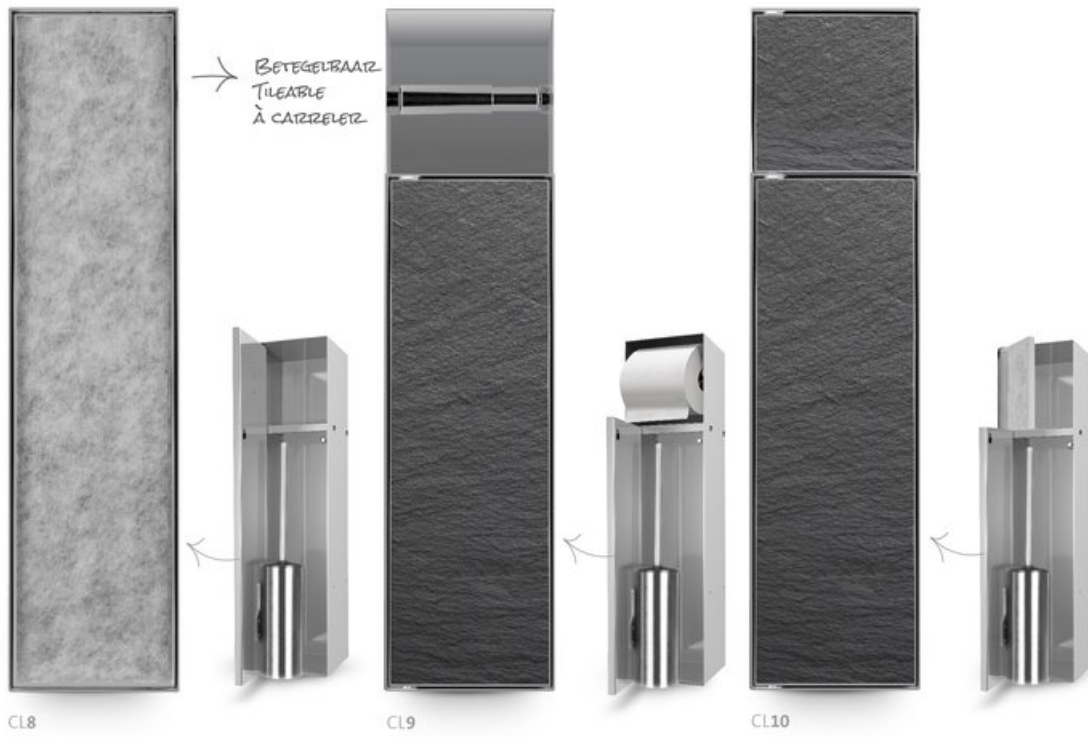

CLOSED COLLECTION TOILET BRUSH HOLDER

Extra information

No more irritation about your toilet brush thanks to the LooX integrated toilet brush holder. Practical, hygienic and stylish! The LooX Closed series includes series of storage systems for the toilet brush. Thanks to this series, the toilet brush is now tidily stored away but still to hand. Do you want an integrated stainless steel toilet brush holder or a tileable version, whereby the toilet holder is hidden behind the tiles in the wall? So many options!

Nice detail: above the toilet brush there is a storage compartment. This extra storage area is ideal for a toilet roll for example. You can also place a [toilet roll holder](#) above the integrated toilet brush. View our options!

Technische specificaties

Toilet brush holders

Material Stainless steel

Finish Brushed stainless steel

CL6

CL7

Technische specificaties

Toilet brush holders [tileable]

Material Stainless steel

Colour Anthracite, white or brushed stainless steel

Extra The pictured tile is not included

Articlenumbers

	Brushed stainless steel	Anthracite	White
CL6	CL6	-	-
CL7	CL7	-	-
CL8	CL-8	CL-8-A	CL-8-W
CL9	CL-9	CL-9-A	CL-9-W
CL10	CL-10	CL-10-A	CL-10-W