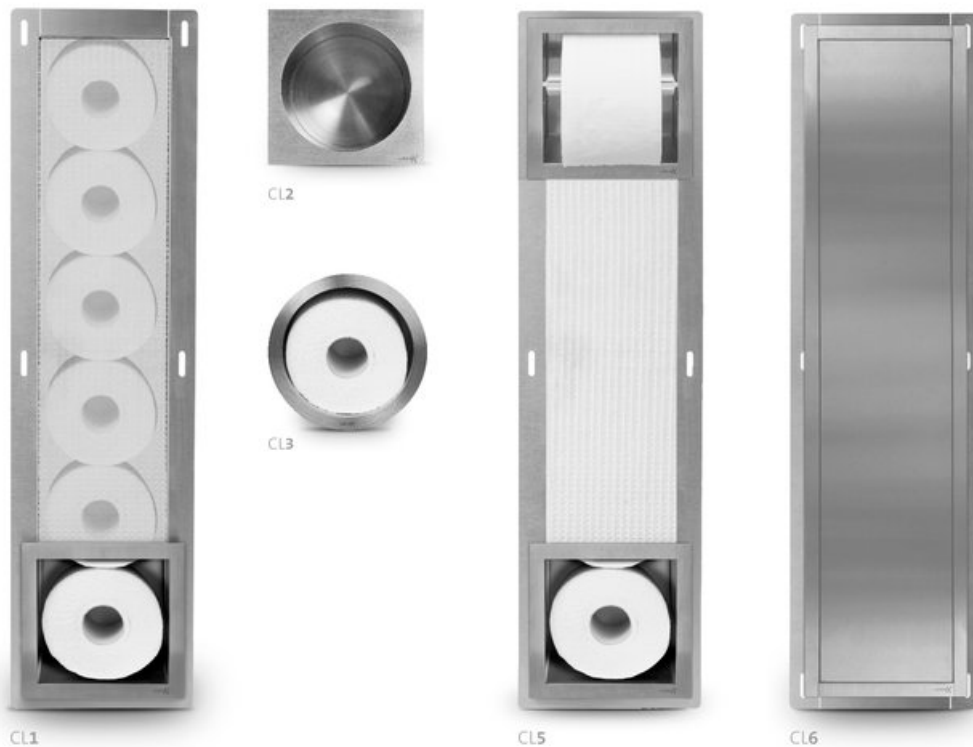

CLOSED COLLECTION SPARE ROLL HOLDER

Extra information

The Looox Closed series is an elegant series of (spare) toilet roll holders and storage systems for toilet rolls. The Looox Closed series includes a number of lovely spare toilet roll holders for the toilet room and bathroom. The Looox Closed spare roll holder is the solution for untidy toilet rolls. With the fitted spare roll holders, you can store 6 toilet rolls in the wall. So you never have to stack up your toilet rolls in an untidy pile.

Thanks to the fitted spare roll holders, you can easily create a tidy and robust feel to your toilet room or bathroom. The spare roll holder is easy to mount next to the toilet. Well designed and with a robust feel, we put the toilet roll where it belongs.

Technische specificaties

Spare roll holders

Material Stainless steel

Finish Brushed stainless steel

Technische specificaties

Spare roll holders [tileable]

Material Stainless steel

Finish Anthracite, white or brushed stainless steel

Extra The pictured tile is not included

Articlenumbers

	Brushed stainless steel	Anthracite	White	Matt Black
CL1	CL1	-	-	CL1-MZ
CL2	CL2	-	-	-
CL3	CL3	-	-	-
CL5	CL5	-	-	-
CL6	CL6	-	-	-
CL8	CL-8	CL-8-A	CL-8-W	-
CL10	CL-10	CL-10-A	CL-10-W	-