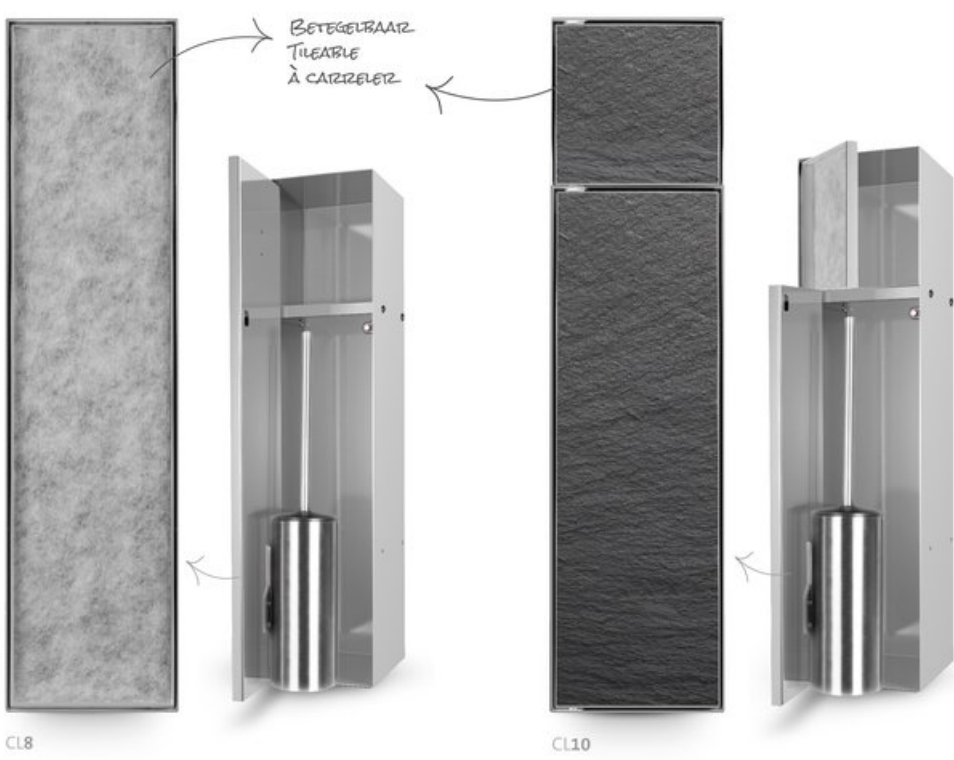

CLOSED COLLECTION SPARE ROLL HOLDER

Extra information

The Looox Closed series is an elegant series of (spare) toilet roll holders and storage systems for toilet rolls. The Looox Closed series includes a number of lovely spare toilet roll holders for the toilet room and bathroom. The Looox Closed spare roll holder is the solution for untidy toilet rolls. With the fitted spare roll holders, you can store 6 toilet rolls in the wall. So you never have to stack up your toilet rolls in an untidy pile.

Thanks to the fitted spare roll holders, you can easily create a tidy and robust feel to your toilet room or bathroom. The spare roll holder is easy to mount next to the toilet. Well designed and with a robust feel, we put the toilet roll where it belongs.

Extra The pictured tile is not included

Articlenumbers

	Brushed stainless steel	Anthracite	White	Matt Black
CL1	CL1	-	-	CL1-MZ
CL2	CL2	-	-	-
CL3	CL3	-	-	-
CL5	CL5	-	-	-
CL6	CL6	-	-	-
CL8	CL-8	CL-8-A	CL-8-W	-
CL10	CL-10	CL-10-A	CL-10-W	-