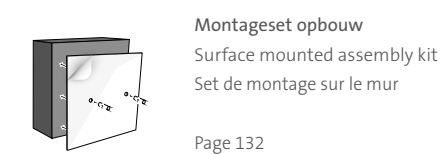

- Variabele inbouwdiepte
- Hoogwaardig rvs
- In vier kleuren verkrijgbaar

Materiaal: 2 mm rvs
Kleur: mat zwart, antraciet, wit of geborsteld rvs
Diepte: 10 cm
Extra: geschikt voor in de doucheruimte

Technische tekeningen zie pagina 141

- Variable built-in depth
- High-quality stainless steel
- Available in four colours

Material: 2 mm stainless steel
Colour: matt black, anthracite, white or brushed stainless steel
Depth: 10 cm
Extra: suitable for wet room areas

Technical drawings see page 141

- Profondeur d'encastrement variable
- Inox en haute qualité
- Disponible en quatre couleurs

Matériau: 2 mm inox
Couleur: noir mat, anthracite, blanc ou inox brossé
Profondeur: 10 cm
Extra: convient pour la douche

Dessins techniques voir page 141

Accessories Zie hoofdstuk accessoires / See chapter accessories / Voir le chapitre Accessoires.