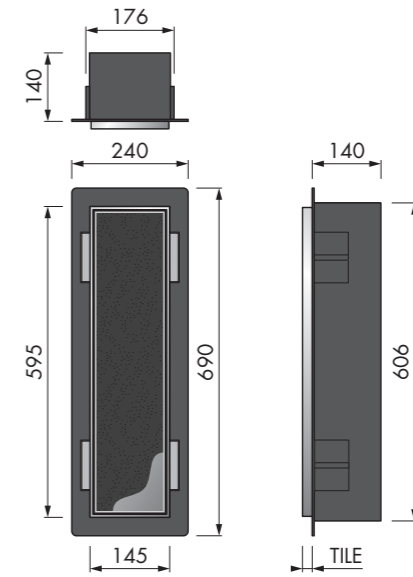

Air

klembevestiging | clamp fixing | fixation à pince
RK001

klembevestiging | clamp fixing | fixation à pince
VK005

schroefbevestiging | screw fixing | fixation à vis
VS003