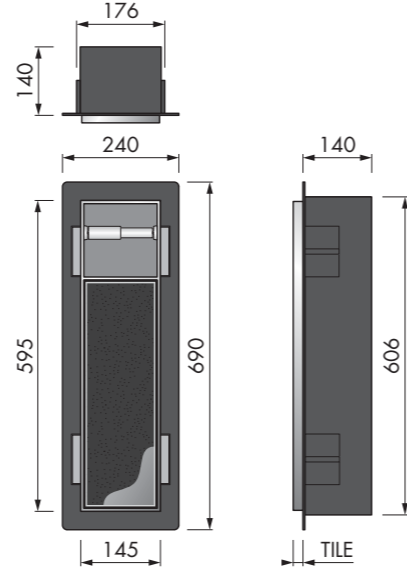

Closed CL9

Air

klembevestiging | clamp fixing | fixation à pince
RK001

klembevestiging | clamp fixing | fixation à pince
VK005

schroefbevestiging | screw fixing | fixation à vis
VS003