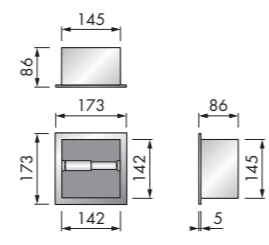

Wooden Base Shelf

onderblad | lower shelf | planche inférieure

Wooden BoX Round

Wooden Shelf BoX

Wooden Drawer BoX

1 lade | 1 drawer | 1 tiroir

Wooden Drawer BoX

2 laden | 2 drawers | 2 tiroirs

Brede montageplaat. Meerdere gatposities mogelijk, afhankelijk van leidingen.

Wide mountingplate. Several positions for holes possible, depends on the pipes.

Plaque de montage large. Plusieurs positions de trou possible, dépendant des conduites.

Wooden BoX

Wooden Bath Shelf

Wooden Stool

Light Collection

Wooden Block

Mini Base Shelf

Closed CL2

Closed CL3

Closed CL4

Closed CL10

Closed CL11

Closed CL1

Closed CL5

Closed CL6

Dry

Closed CL7