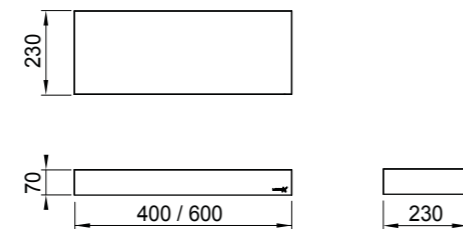

Closed CL4

Mini Base Shelf