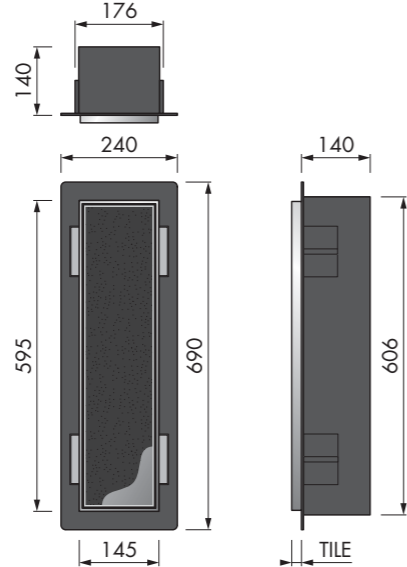

Closed CL8

Air

klembevestiging | clamp fixing | fixation à pince
RK001

klembevestiging | clamp fixing | fixation à pince
VK005

schroefbevestiging | screw fixing | fixation à vis
VS003