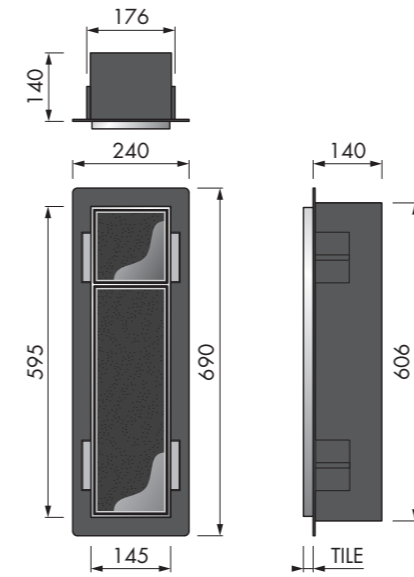

Air

klembevestiging | clamp fixing | fixation à pince
RK001

klembevestiging | clamp fixing | fixation à pince
VK005

schroefbevestiging | screw fixing | fixation à vis
VS003