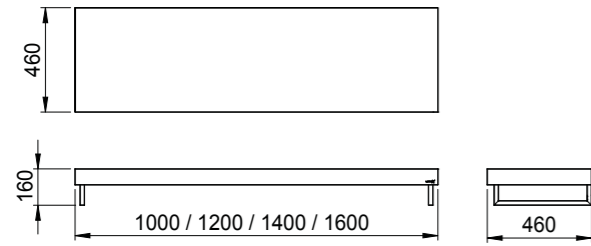

Wooden Base Shelf

bovenblad | upper shelf | planche supérieure