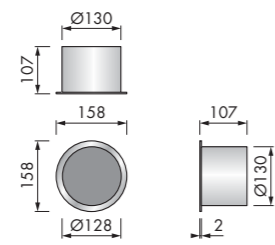

Brede montageplaat. Meerdere gatposities mogelijk, afhankelijk van leidingen.

Wide mountingplate. Several positions for holes possible, depends on the pipes.

Plaque de montage large. Plusieurs positions de trou possible, dépendant des conduites.

Wooden BoX

Wooden Bath Shelf

Wooden Stool

Light Collection

Wooden Block

Mini Base Shelf

Closed CL2

Closed CL3

Closed CL4

Closed CL10

Closed CL11

Closed CL1

Closed CL5

Closed CL6

Dry

Closed CL7