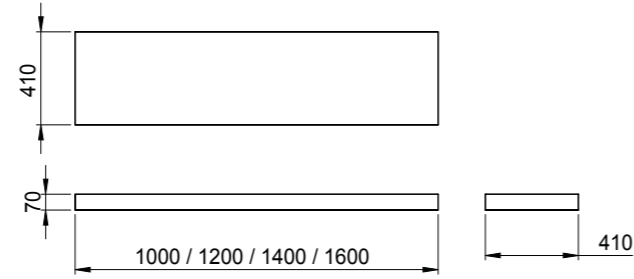

Wooden Base Shelf

onderblad | lower shelf | planche inférieure