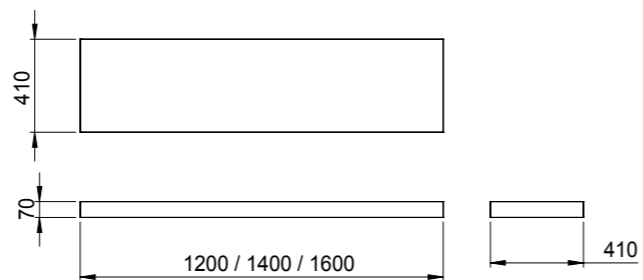

Wooden Base Shelf

onderblad | lower shelf | planche inférieure