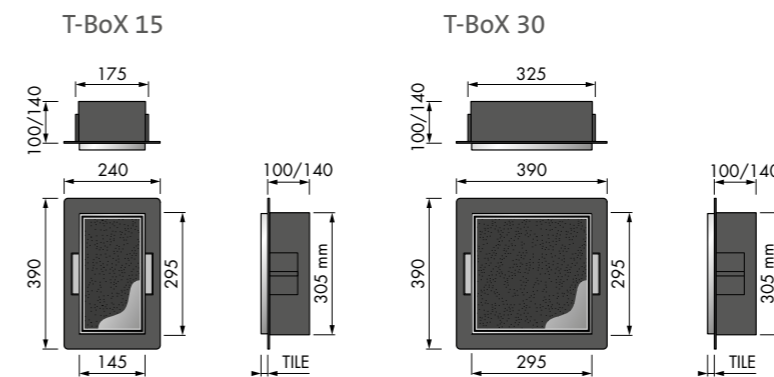

Wooden Base Shelf

onderblad | lower shelf | planche inférieure

Wooden BoX

Wooden Shelf BoX

Wooden Stool

Wooden Bath Shelf

Light Collection

BoX

Colour BoX

BoX met deur | with door | avec porte

T-BoX betegelbaar | tile-able | à carreler

Colour shelf

Corner shelf

Closed CL2

Closed CL3

Closed CL4