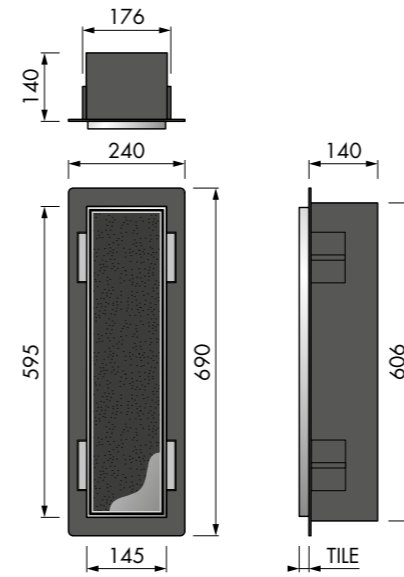

Air

Klembevestiging | clamp fixing | fixation à pince
RK001

Klembevestiging | clamp fixing | fixation à pince
VK005

Schroefbevestiging | screw fixing | fixation à vis
VS003