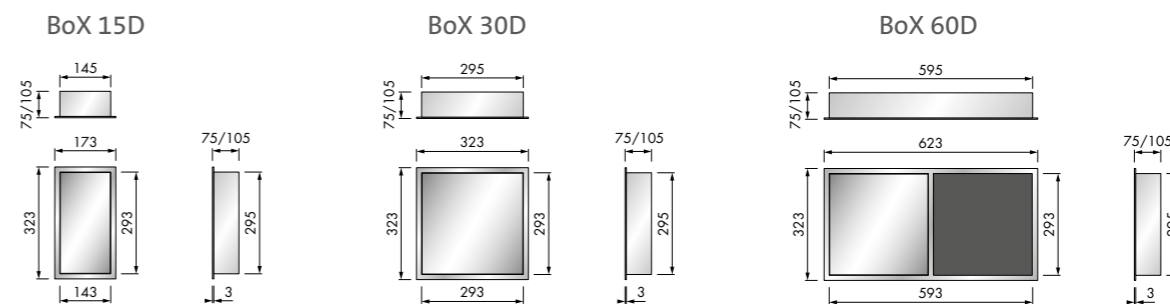

Wooden Base Shelf

onderblad | lower shelf | planche inférieure

Wooden BoX

Wooden Shelf BoX

Wooden Stool

Wooden Bath Shelf

Light Collection

BoX

Colour BoX

BoX met deur | with door | avec porte

T-BoX betegelbaar | tile-able | à carreler

Colour shelf

Corner shelf

Closed CL2

Closed CL3

Closed CL4