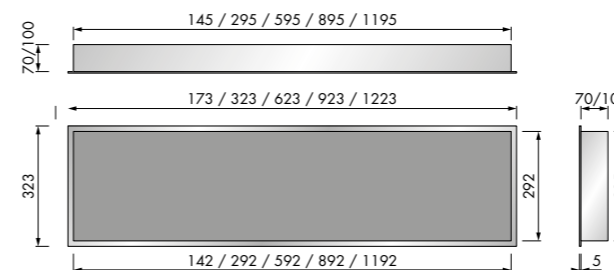

Wooden Base Shelf

onderblad | lower shelf | planche inférieure

Wooden BoX

Wooden Shelf BoX

Wooden Stool

Wooden Bath Shelf

Light Collection

BoX

Colour BoX

BoX met deur | with door | avec porte

T-BoX betegelbaar | tile-able | à carreler

Colour shelf

Corner shelf

Closed CL2

Closed CL3

Closed CL4