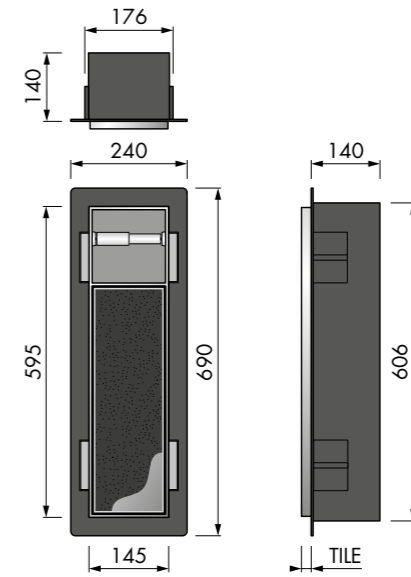

Air

Klembevestiging | clamp fixing | fixation à pince
RK001

Klembevestiging | clamp fixing | fixation à pince
VK005

Schroefbevestiging | screw fixing | fixation à vis
VS003